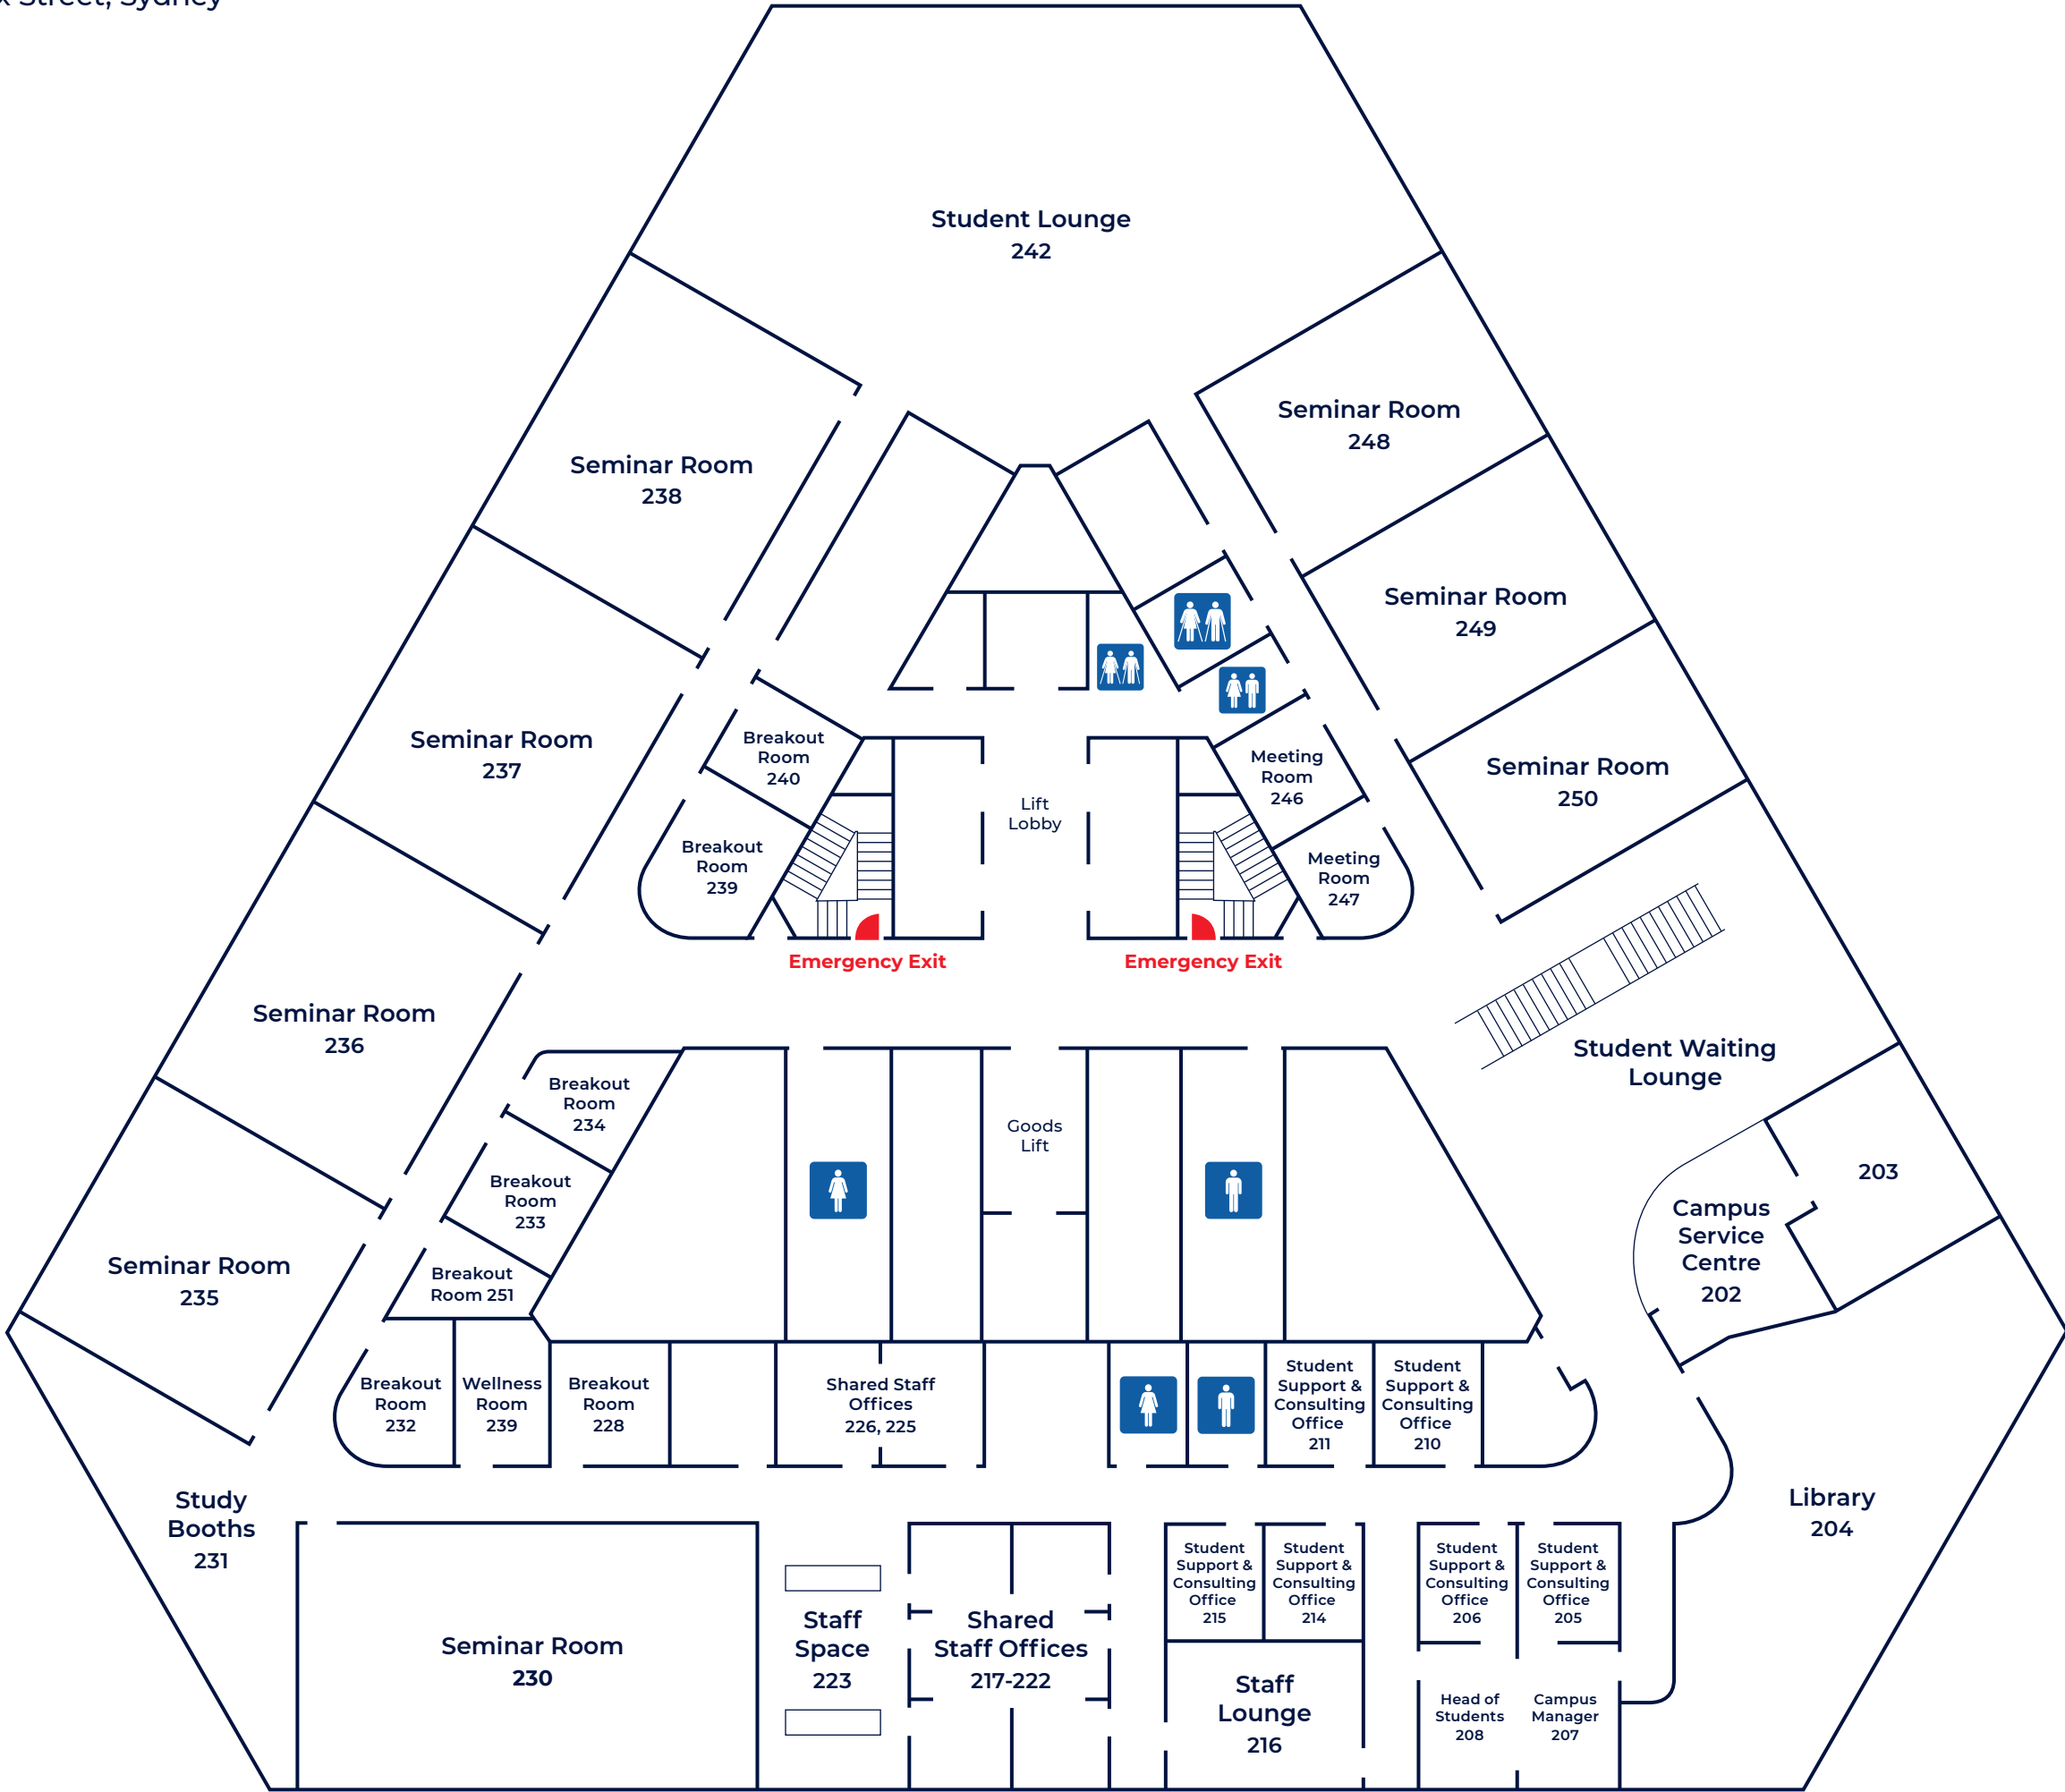

Sydney CBD Campus Map

DARLING HARBOUR

Darling Park, Tower 1
201 Sussex Street, Sydney

SYDNEY
BUSINESS
SCHOOL

UNIVERSITY
OF WOLLONGONG

SUSSEX STREET

Level 2

Sydney CBD Campus Map

DARLING HARBOUR

Darling Park, Tower 1
201 Sussex Street, Sydney

SYDNEY
BUSINESS
SCHOOL

UNIVERSITY
OF WOLLONGONG

SUSSEX STREET

Level 3