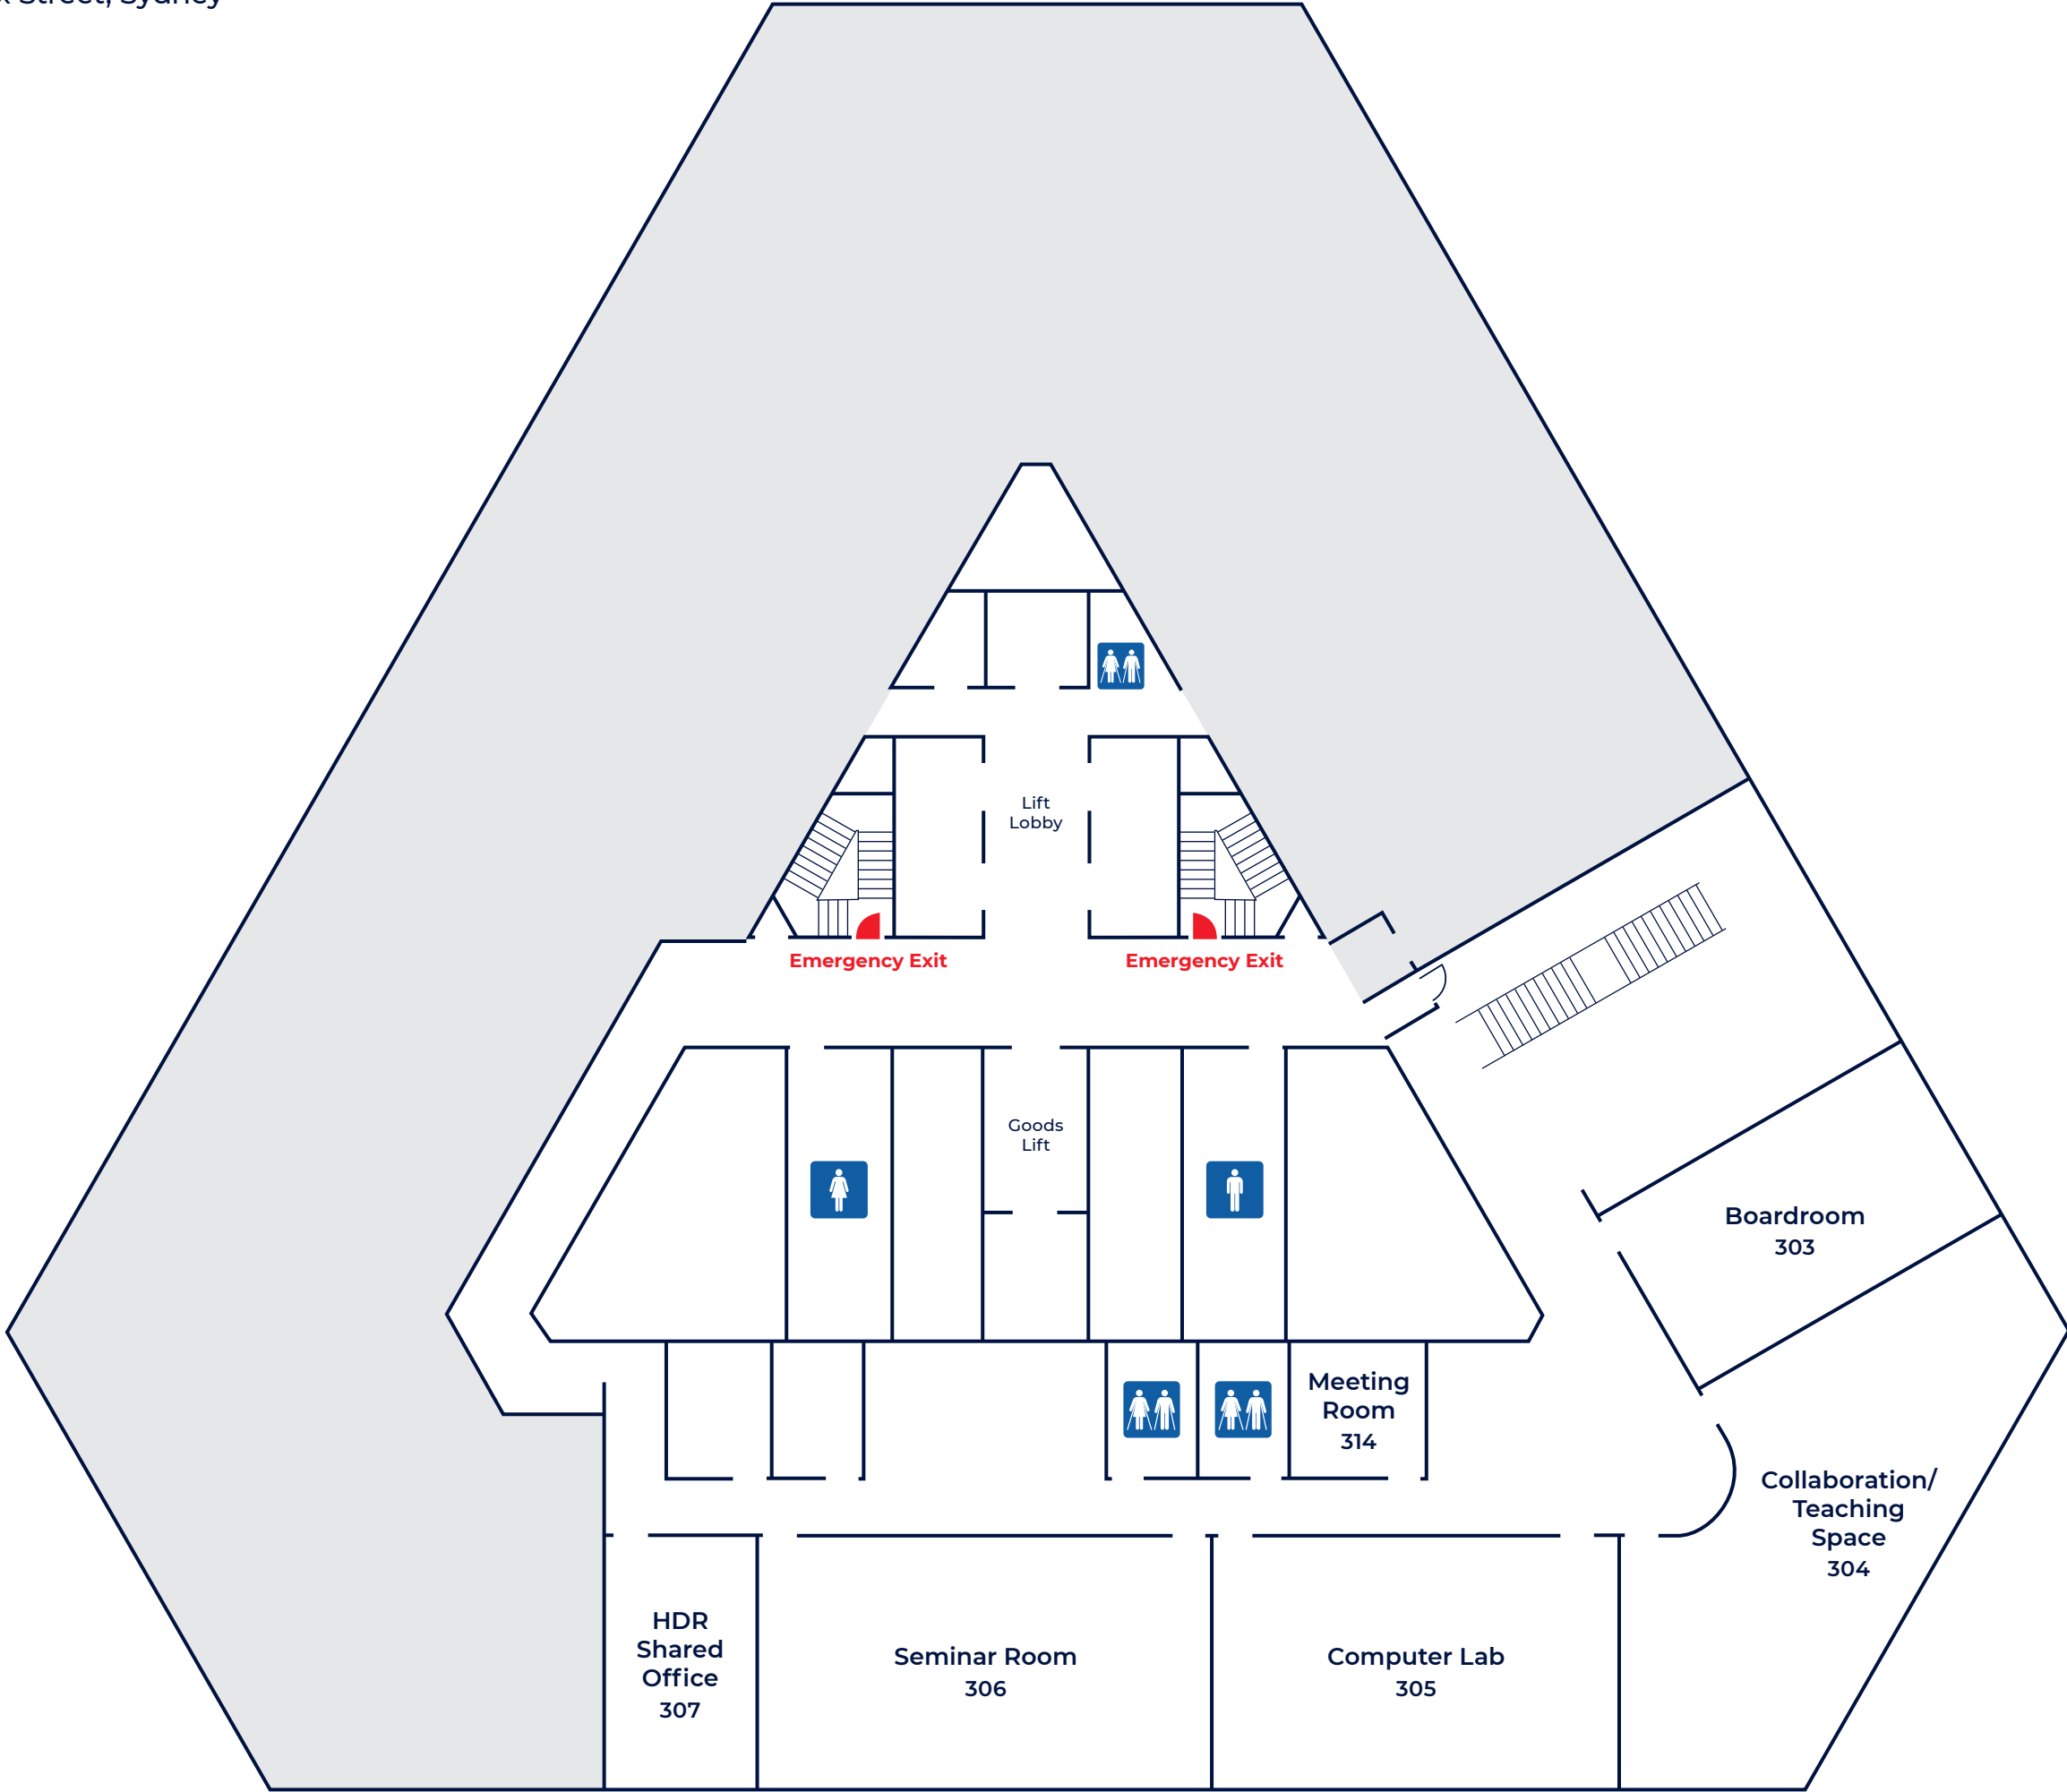

Sydney CBD Campus Map

DARLING HARBOUR

Darling Park, Tower 1
201 Sussex Street, Sydney

SYDNEY
BUSINESS
SCHOOL

UNIVERSITY
OF WOLLONGONG

SUSSEX STREET

Level 2

Sydney CBD Campus Map

DARLING HARBOUR

Darling Park, Tower 1
201 Sussex Street, Sydney

SYDNEY
BUSINESS
SCHOOL

UNIVERSITY
OF WOLLONGONG

SUSSEX STREET

Level 3