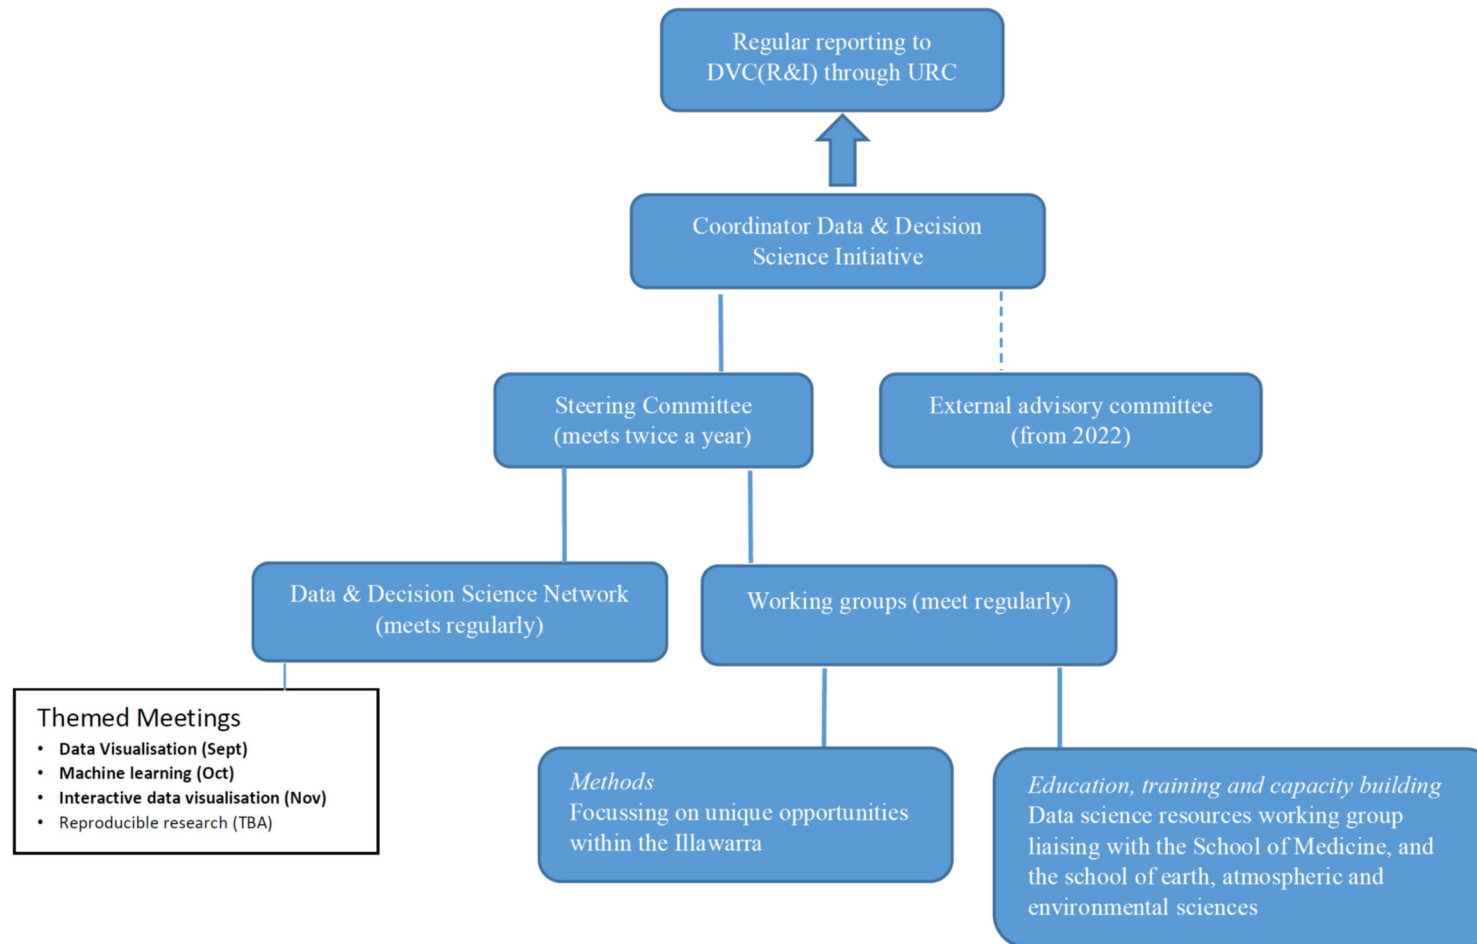

Data and Decision Science Initiative Structure

For further information contact: Professor Marijka Batterham e: marijka@uow.edu.au Co-ordinator of the DDSI