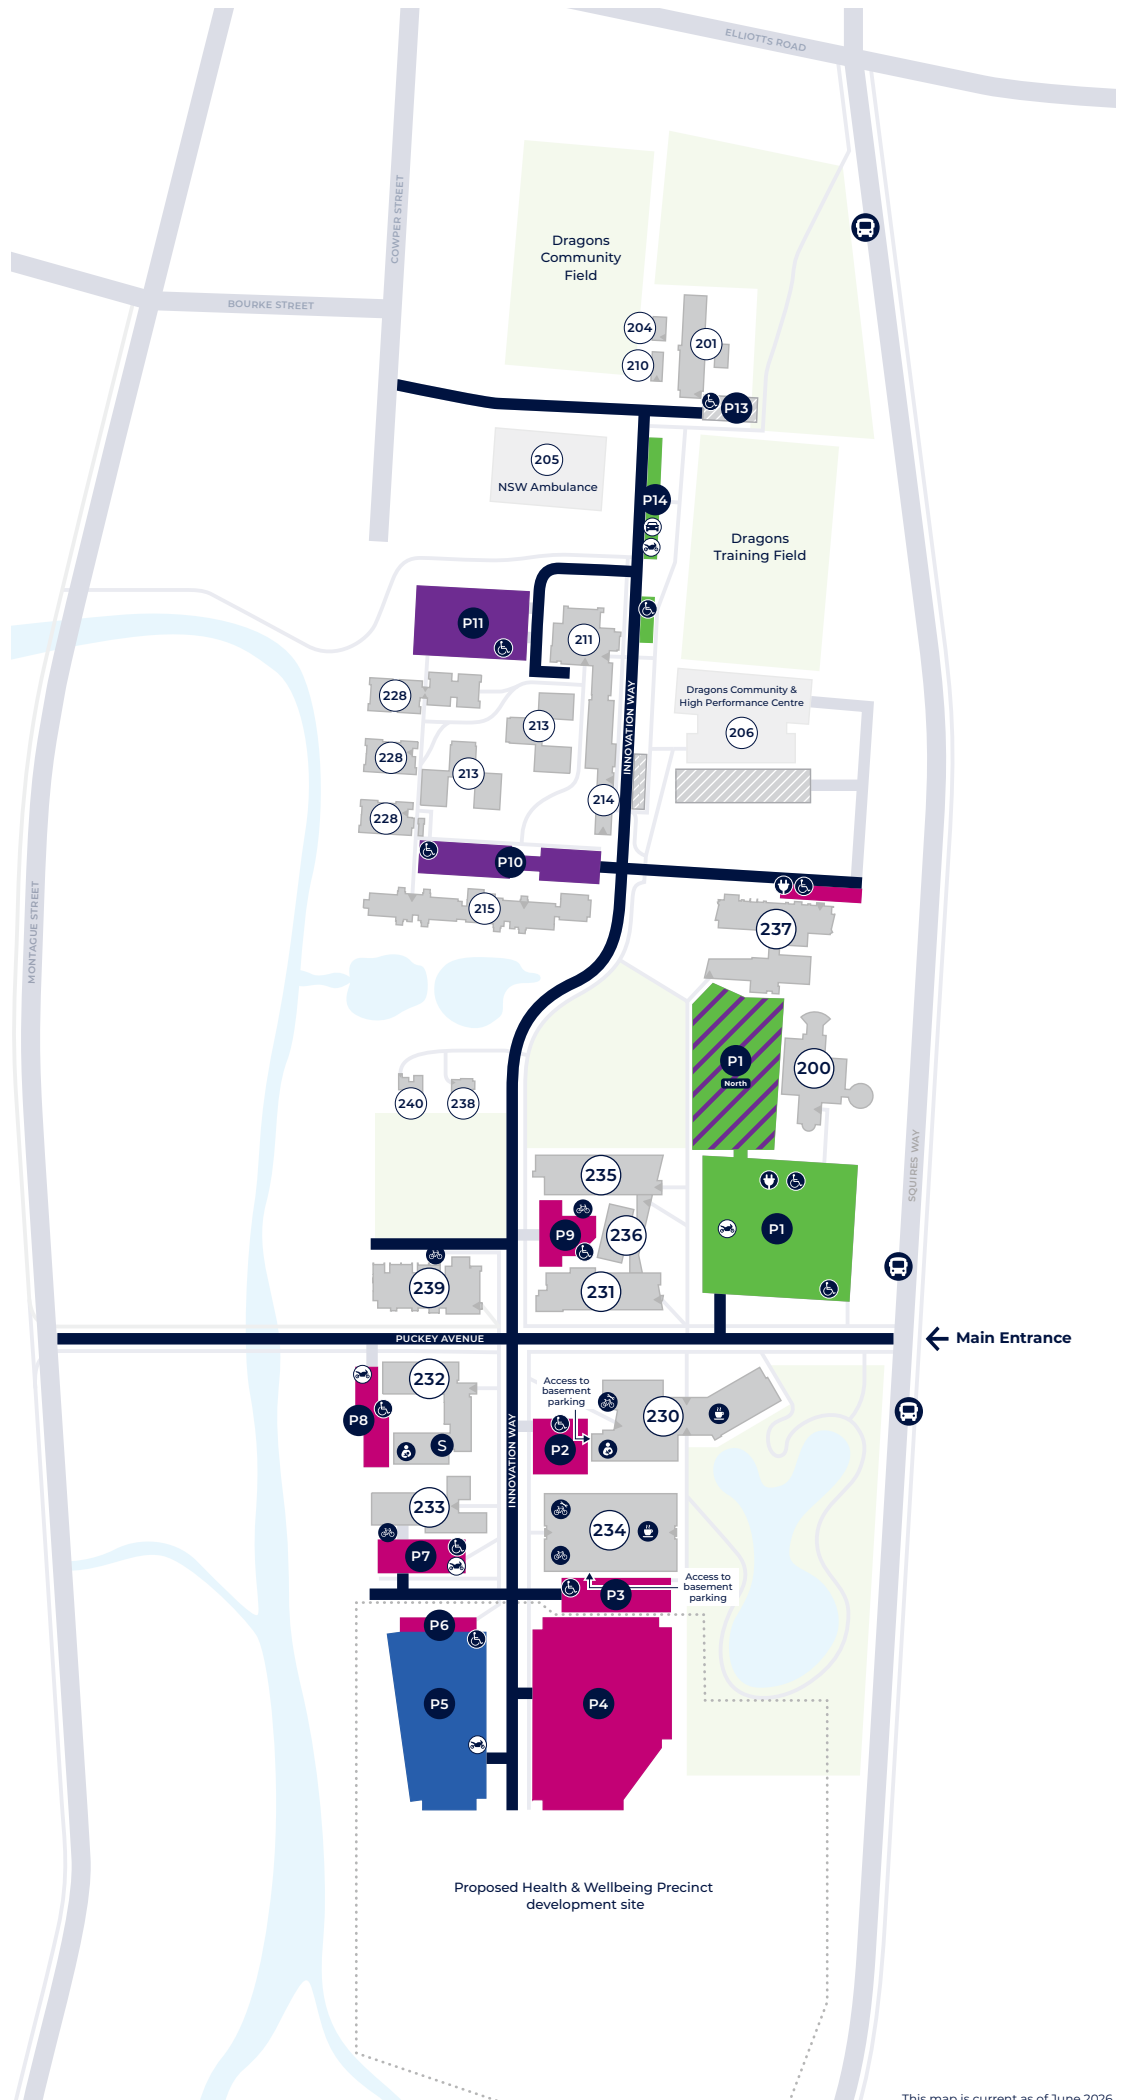

Innovation Campus Parking

-  Mobility
-  EV Charging
-  Motorcycle
-  Car Share
-  Bus Stop

-  Casual
-  UOW Staff
-  Student Resident
-  Reserved

Carparks with striped areas have multiple parking types available (refer to legend).

Parking conditions apply 24/7, unless noted otherwise. Check signs and conditions before parking, as fines may be issued (processed by Revenue NSW).

Users with a valid mobility permit may park in the designated mobility spaces irrespective of which carpark they are located within.

More parking information – uow.info/parking

UNIVERSITY OF WOLLONGONG AUSTRALIA

/INNOVATION CAMPUS