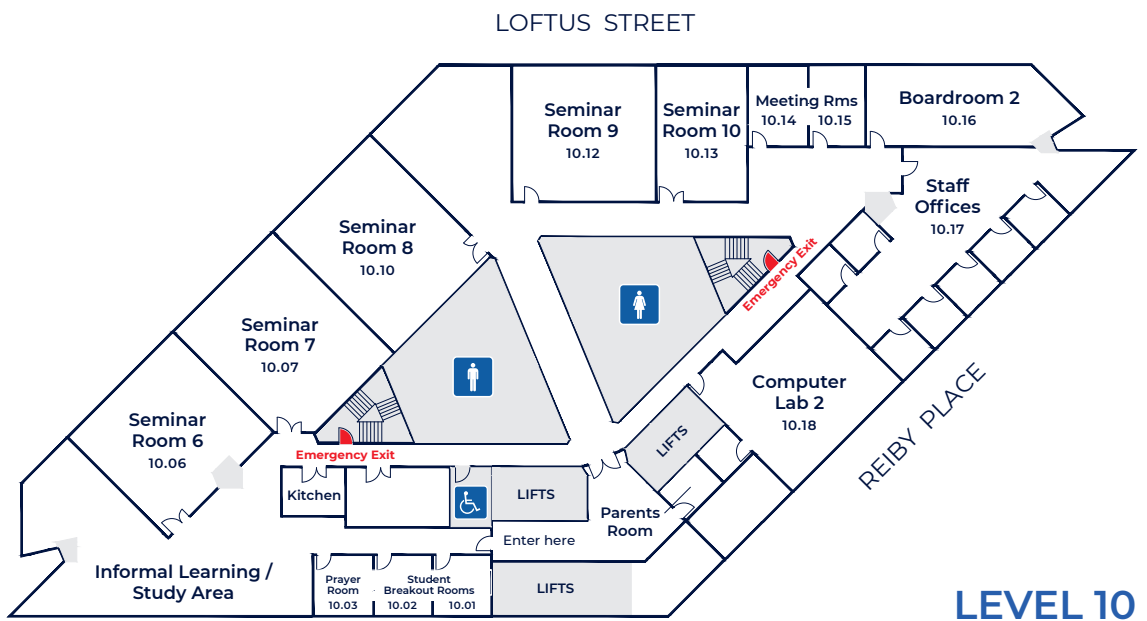

Sydney CBD Campus Map

The Gateway Building

1 Macquarie Place, Sydney

**SYDNEY
BUSINESS
SCHOOL**

UNIVERSITY
OF WOLLONGONG