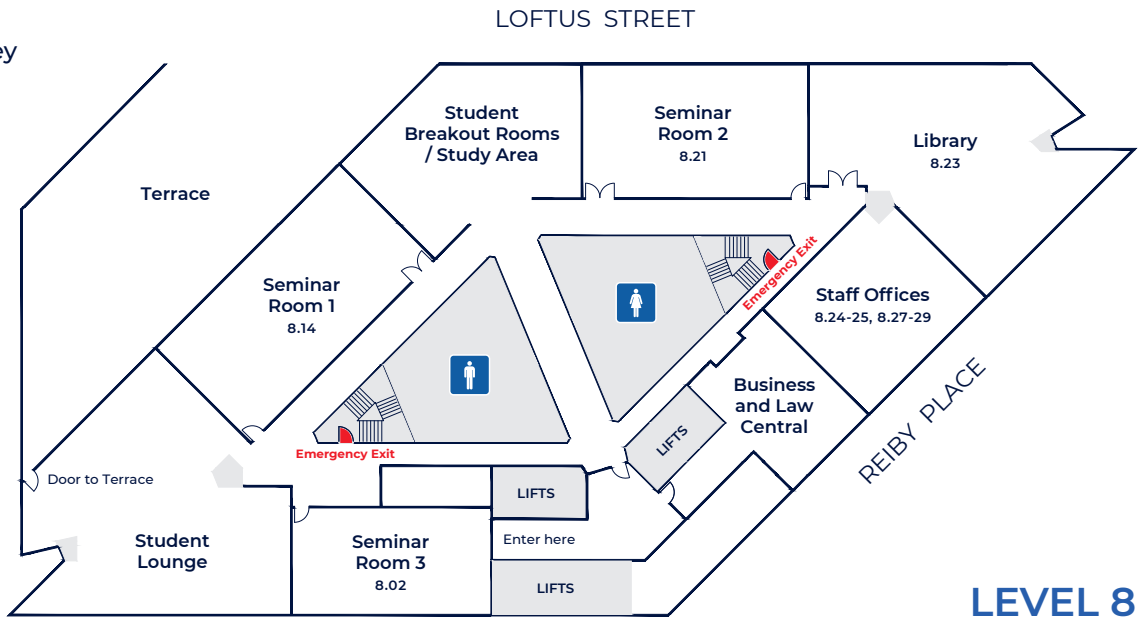

Sydney CBD Campus Map

The Gateway Building

1 Macquarie Place, Sydney

**SYDNEY
BUSINESS
SCHOOL**

UNIVERSITY
OF WOLLONGONG