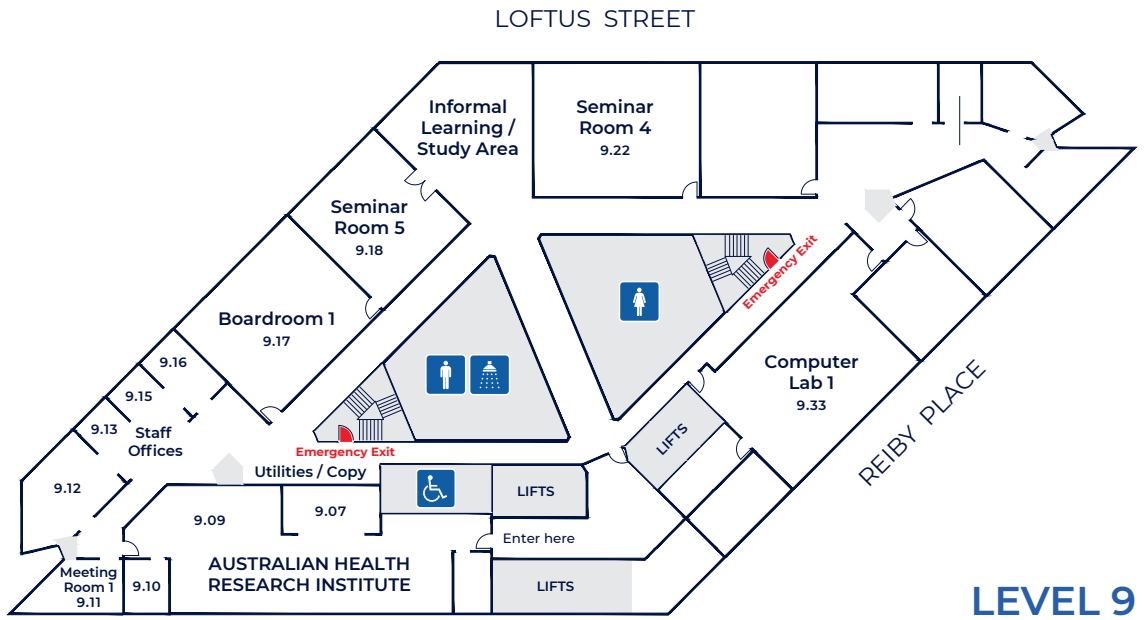

Sydney CBD Campus Map

The Gateway Building

1 Macquarie Place, Sydney

**SYDNEY
BUSINESS
SCHOOL**

UNIVERSITY
OF WOLLONGONG