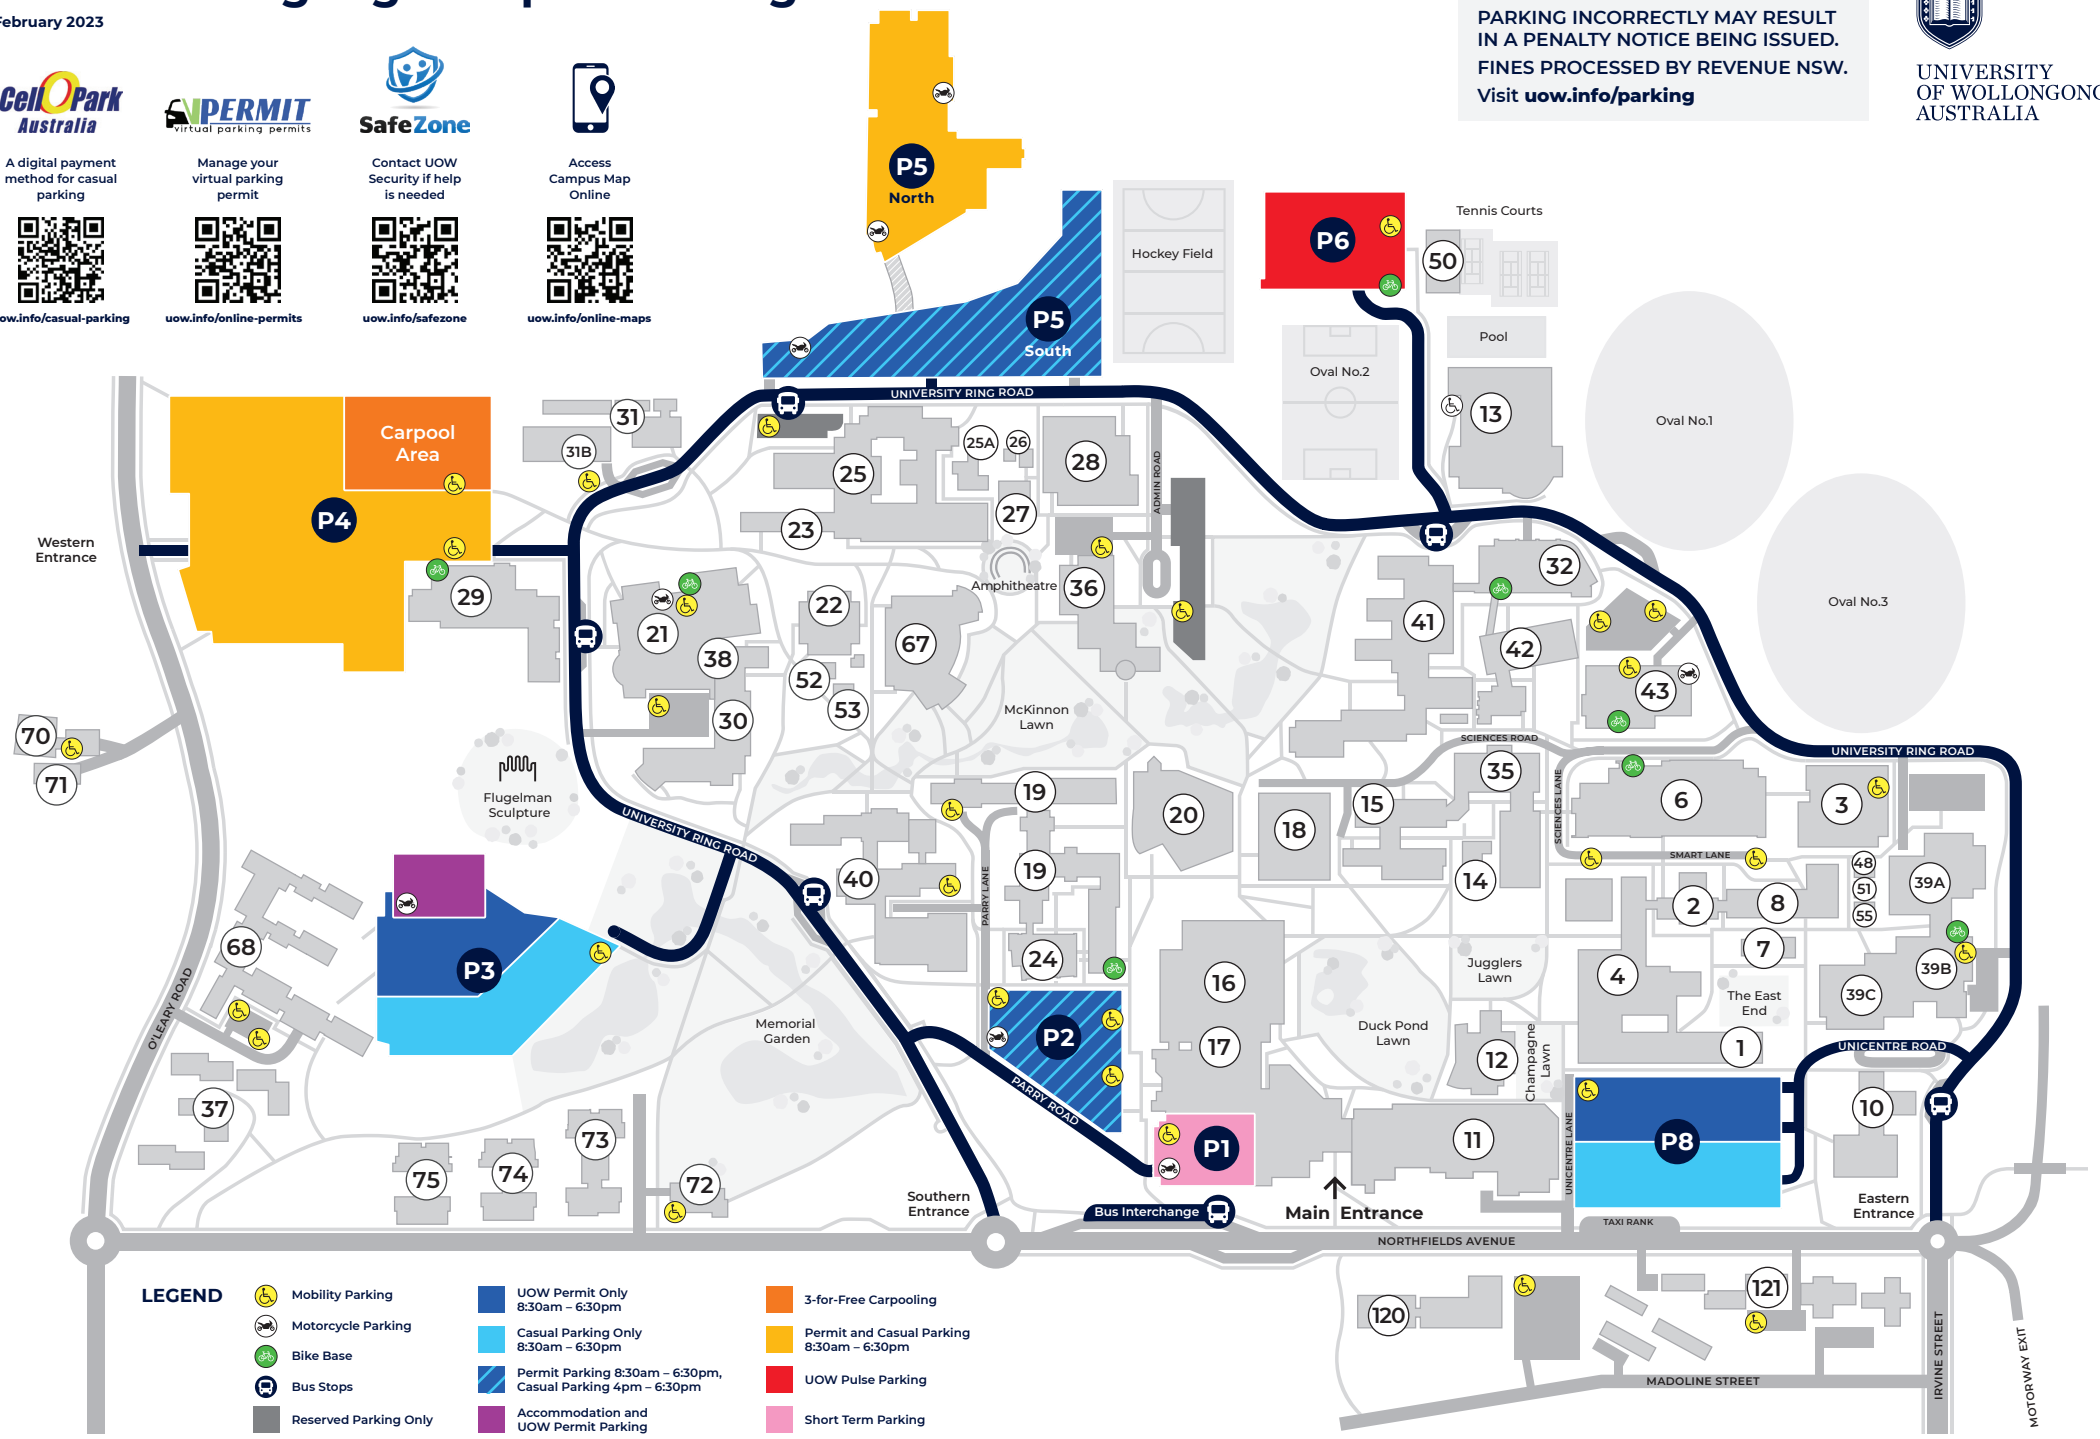

# UOW Wollongong Campus Parking

1 February 2023

CHECK SIGNS AND CONDITIONS.  
 PARKING INCORRECTLY MAY RESULT  
 IN A PENALTY NOTICE BEING ISSUED.  
 FINES PROCESSED BY REVENUE NSW.  
 Visit [uow.info/parking](http://uow.info/parking)

[uow.info/safezone](http://uow.info/safezone)

Access Campus Map Online

[uow.info/online-maps](http://uow.info/online-maps)

## LEGEND

- Mobility Parking
- Motorcycle Parking
- Bike Base
- Bus Stops
- Reserved Parking Only
- UOW Permit Only 8:30am - 6:30pm
- Casual Parking Only 8:30am - 6:30pm
- Permit Parking 8:30am - 6:30pm, Casual Parking 4pm - 6:30pm
- Accommodation and UOW Permit Parking
- 3-for-Free Carpooling
- Permit and Casual Parking 8:30am - 6:30pm
- UOW Pulse Parking
- Short Term Parking